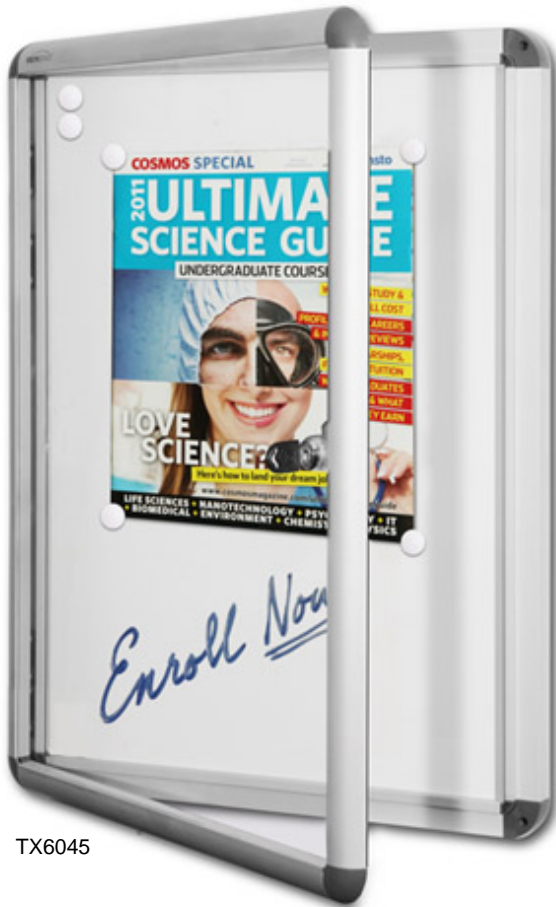

NEO ... Hinged Door Case

Stylish magnetic whiteboard background ... write on ... wipe off.
Or .. use the magnets supplied to easily hold posters and messages.

Look at the features !

TX6045

Stylish moulded grey corners

Concealed wall fixings.
No brackets to be seen .. or tampered with !

Strong lock and key.
1 with 600 x 450mm
2 with 900 x 600mm

The back of each board is sealed making it ideal for both internal and 'covered' external uses.

2 sizes available ...

- ✓ TX6045 600 x 450mm (message area is 545 x 395mm)
- ✓ TX9060 900 x 600mm (message area is 845 x 545mm)
- ✓ Stylish silver anodised aluminium frame
- ✓ Wall fittings supplied
- ✓ 6 - White (20mm) magnets supplied

Absolutely ideal for so many advertising, marketing and information displays.

Lockable and fitted with an internal water resistant channel .. these cases are suited for both indoor and *some* external applications ..