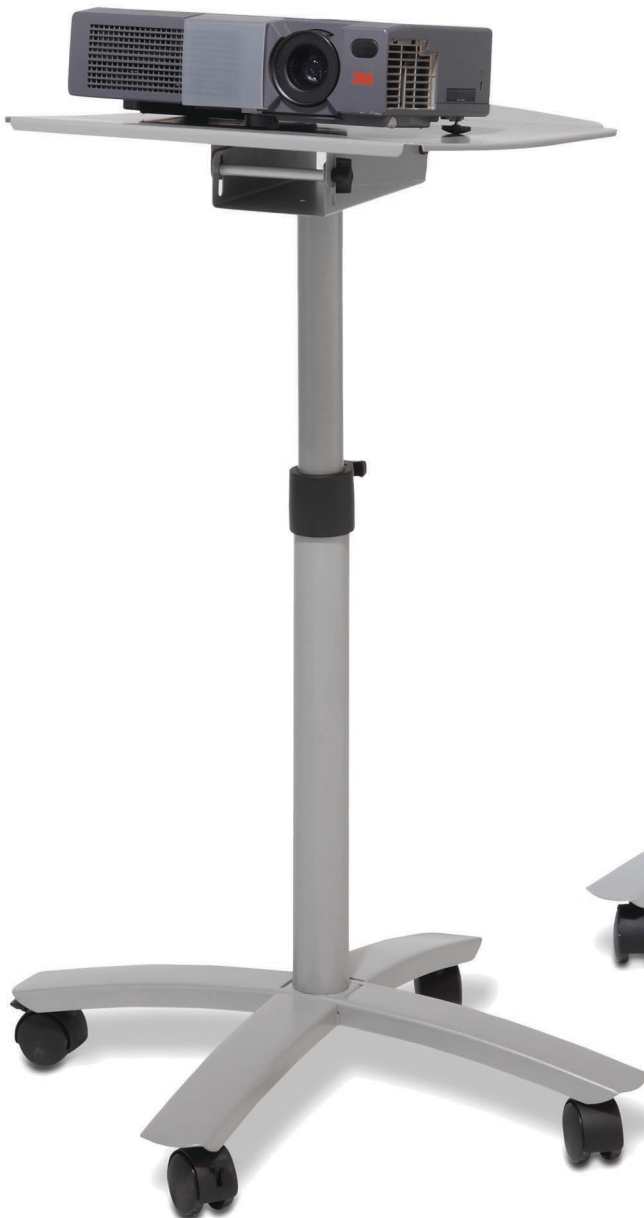

Projector Trolleys

Uno Trolley VT0001

Height adjustable
Extends from 810 to 1200mm
H Top surface 280 x 430mm
Locking castors

Duo Trolley VT0002

Height adjustable
Extends from 810 to 1200mm
Both surfaces cover 280 x 430mm each
Locking castors
Can support up to 10kg